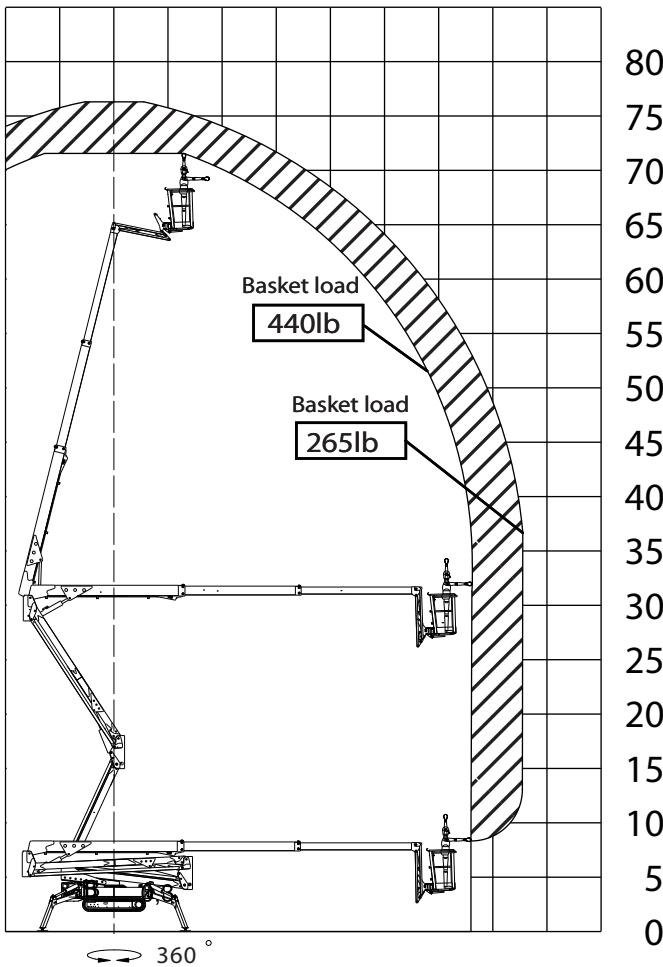

HOW WE MEASURE UP

X700 TRACK MOUNTED BOOM

Working Height (265 lbs in Basket)	76'
Working Height (440 lbs in Basket)	71'
Horizontal Reach (265 lbs in Basket)	38'
Horizontal Reach (440 lbs in Basket)	33'
Height (Transport Mode)	6' 6"
Width (Transport Mode)	39"
Length (Transport Mode)	19' 8"
Weight (with Standard Equipment):	6592 lb
Track Bearing Pressure	7 psi
Outrigger Bearing Pressure	43.5 psi

10 5 0 5 10 15 20 25 30 35 40 ft

All measurements are intended as a guide and optional equipment/upgrades may alter measurements. We reserve the right to change prices and specifications without prior notice.