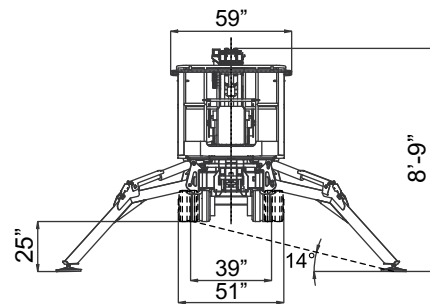

HOW WE MEASURE UP

X700 TRACK MOUNTED BOOM

Working Height (265 lbs in Basket)	76'
Working Height (440 lbs in Basket)	71'
Horizontal Reach (265 lbs in Basket)	38'
Horizontal Reach (440 lbs in Basket)	33'
Height (Transport Mode)	6' 6"
Width (Transport Mode)	39"
Length (Transport Mode)	19' 8"
Weight (with Standard Equipment):	6592 lb
Track Bearing Pressure	7 psi
Outrigger Bearing Pressure	43.5 psi

10 5 0 5 10 15 20 25 30 35 40 ft

All measurements are intended as a guide and optional equipment/upgrades may alter measurements. We reserve the right to change prices and specifications without prior notice.