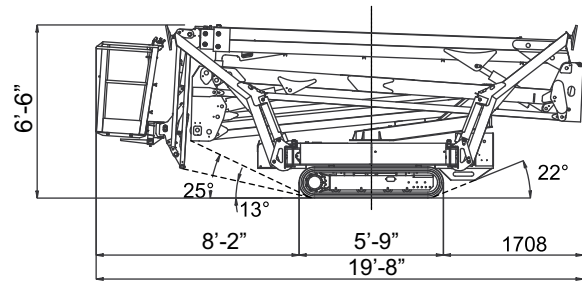

HOW WE MEASURE UP

X700 TRACK MOUNTED BOOM

Working Height (265 lbs in Basket)	76'
Working Height (440 lbs in Basket)	71'
Horizontal Reach (265 lbs in Basket)	38'
Horizontal Reach (440 lbs in Basket)	33'
Height (Transport Mode)	6' 6"
Width (Transport Mode)	39"
Length (Transport Mode)	19' 8"
Weight (with Standard Equipment):	6592 lb
Track Bearing Pressure	7 psi
Outrigger Bearing Pressure	43.5 psi

10 5 0 5 10 15 20 25 30 35 40 ft

All measurements are intended as a guide and optional equipment/upgrades may alter measurements. We reserve the right to change prices and specifications without prior notice.