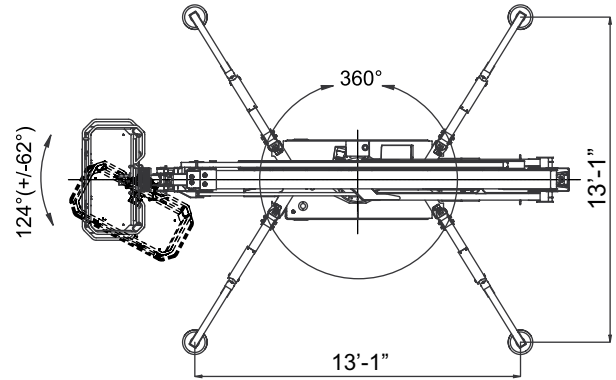

HOW WE MEASURE UP

X700 TRACK MOUNTED BOOM

Working Height (265 lbs in Basket)	76'
Working Height (440 lbs in Basket)	71'
Horizontal Reach (265 lbs in Basket)	38'
Horizontal Reach (440 lbs in Basket)	33'
Height (Transport Mode)	6' 6"
Width (Transport Mode)	39"
Length (Transport Mode)	19' 8"
Weight (with Standard Equipment):	6592 lb
Track Bearing Pressure	7 psi
Outrigger Bearing Pressure	43.5 psi

10 5 0 5 10 15 20 25 30 35 40 ft

All measurements are intended as a guide and optional equipment/upgrades may alter measurements. We reserve the right to change prices and specifications without prior notice.